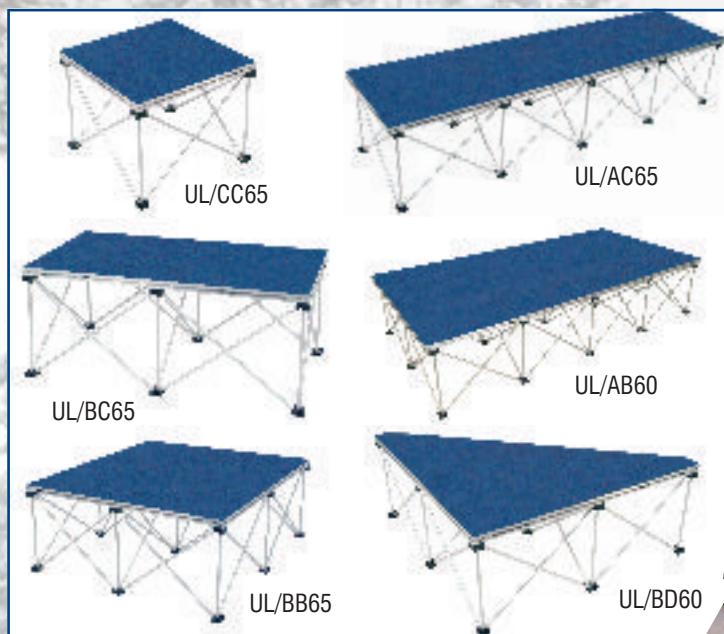

Ultralight staging

Buy as a Package and save ££££'s

For ease and value CPS offer staging packages as detailed below. However, any configuration can be constructed using the vast range of deck sizes and riser heights.

We are on hand to provide guidance to ensure you order the correct components to suit your requirements and CAD drawings are available on request.

Package A

- 4 x 2 x 1m incl. 4 x 40cm risers
- 1 x 1 x 0.52 x 0.52m incl. 1 x 20cm riser
- 1 x pair riser spring clips

Package B

- 6 x 2 x 1m incl. 6 x 40cm risers
- 1 x 1 x 0.52 x 0.52m incl. 1 x 20cm riser
- 1 x pair riser spring clips

Package C

- 6 x 2 x 1m incl. 6 x 60cm risers
- 3 x 1 x 1m incl. 3 x 60cm risers
- 1 x 1 x 0.52m incl. 1 x 20cm riser
- 1 x 1 x 0.52m incl. 1 x 40cm riser
- 2 x pair riser spring clips

Package D

- 9 x 2 x 1m incl. 9 x 60cm risers
- 1 x 1 x 0.52m incl. 1 x 20cm riser
- 1 x 1 x 0.52m incl. 1 x 40cm riser
- 2 x pair riser spring clips

CPS Discounts	
£1-£999=2.5%	£1000-£2499=7.5%
£2500-£4999=12.5%	£5000 & over=17.5%

Prices For Individual Components

Code	Description	Carpet Deck unit price	Vinyl Deck unit price	Code	150mm Riser unit price	200mm Riser unit price	300mm Riser unit price	400mm Riser unit price	600mm Riser unit price
UL/AB60	Stage deck 2m x 1m	248.70	262.30	UL/AB65	182.90	182.90	182.90	182.90	182.90
UL/AC60	Stage deck 2m x 0.52m	165.10	172.40	UL/AC65	104.50	104.50	104.50	104.50	104.50
UL/BB60	Stage deck 1m x 1m	165.10	172.40	UL/BB65	104.50	104.50	104.50	104.50	104.50
UL/BC60	Stage deck 1m x 0.52m	127.50	133.80	UL/BC65	67.95	67.95	67.95	67.95	67.95
UL/CC60	Stage deck 0.52m x 0.52m	99.30	106.60	UL/CC65	57.50	57.50	57.50	57.50	57.50
UL/BD60	Stage deck 1m x triangular	151.50	157.80	UL/BD65	81.50	81.50	81.50	81.50	81.50
	Valance per metre		UL/A005 £34.00		UL/A004 £37.00		UL/A003 £41.00		UL/A001 £52.00
UL/A040	Chair stop plates per 1m Length		18.80	Carpet Colours: Anthracite grey, Chiani Red, Sapphire blue, Dark Jade. Vinyl: Black Other accessories available: Please call for details					
M0965008	Riser spring clips per pair		2.10						
M0965009	5mm allen key		3.15