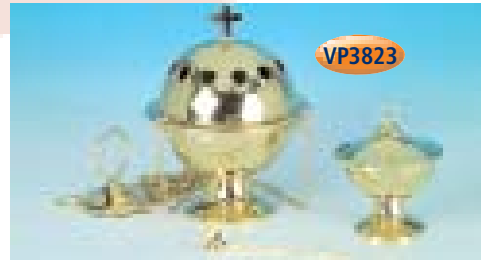

Thuribles

CPS price Promise
"like for like"
on all Silverware