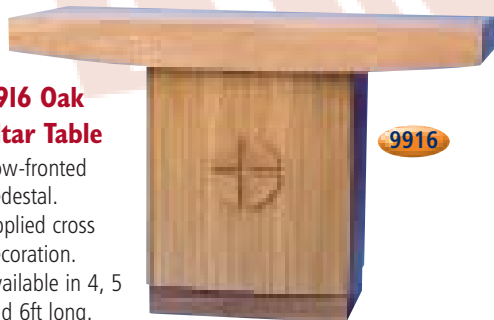

Altars and Communion Tables

9917

9917 Oak Altar Table

Available in three sizes 4, 5 and 6ft long

Oak Altar Tables

Available in 4, 5 or 6 feet long and made from solid oak.

0025

0025 Oak Altar Table

Available without inscription 0025A
Available with inscription 0025B

9916 Oak Altar Table

Bow-fronted pedestal.
Applied cross decoration.
Available in 4, 5 and 6ft long.

9916

9910

9910 Portable Oak Altar

Separate top drops onto two pedestal supports.