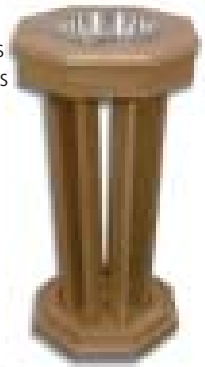

Please note that carriage on Altars and Communion Tables will be charged at cost.

Altar Tables

Code	Item	Size	Length
9917C	Altar Table	24" deep x 39" high	4ft
9917B	Altar Table	24" deep x 39" high	5ft
9917A	Altar Table	24" deep x 39" high	6ft
9916C	Altar Table	24" deep x 39" high	4ft
9916B	Altar Table	24" deep x 39" high	5ft
9916A	Altar Table	24" deep x 39" high	6ft
9910	Altar Table	24" deep x 39" high	6ft
0025A	Communion Table	24" deep x 30" high	4ft
0025B	Communion Table	24" deep x 30" high	4ft

Please note: Carriage at cost will be charged for these items.

Fonts and Barrier Rope

The Abbey Font This is a new font design. The Abbey font is finished in natural oak and is supplied with a stainless steel bowl. The Abbey font can be created as a 'dual-purpose' item of furniture, for an additional £50.00 + VAT, enabling it to be used as a font and flower stand.

Brass Baptismal Bowl with Lid
10 inch diameter, 3 inch depth, 3 1/2 inch capacity

The Minster Font Produced in a style that is both contemporary and traditional. The font is finished in natural oak and is supplied complete with a stainless steel bowl. As with the Abbey font, for an additional £50.00 + VAT, the Minster can be created as a 'dual-purpose' item of furniture, enabling it to be used as a font and flower stand.

9315

Oak baptismal font. 13 1/2" dia. stainless steel bowl (lift-out) 39" high. Top 20" x 20".

9310

Oak baptismal font. 13 1/2" dia. stainless steel bowl (lift-out) 36" high. Lid available at extra cost.