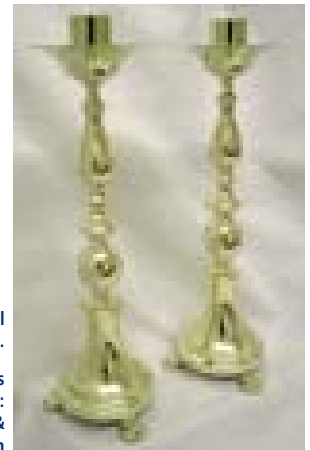

## Candlesticks

**ASPC**  
Paschal  
Candlestick  
135cm high

**ASBPT**  
Brass processional Torch  
and Stand 100cm high -  
takes 2.2cm candles

**ASBAC**  
Brass Acolyte Candlestick  
70cm high

**ASA506** Altar candlesticks  
Height 20.5cm

**ASA507A** Brass candlestick  
58 x 38cm

**ASA507B** Brass candlestick  
54 x 27cm

Code	Material	Height	Socket Diameter
VP8149	Brass	4 1/2"	2"
VP5604	Brass	14"	1 1/4"
VP5605	Brass	16"	1 1/4"
VP5606	Brass	24"	1 1/2"

Spikes available as well as sockets. Please call for details.

**ASNAVE** Nave Altar  
Candlesticks 19.4cm  
diameter - takes 5cm  
candles

**VP8149**

**VP5604**

**VP5605**

**VP5606**

**ASCC** Classical  
candlesticks.

Heights  
available:  
40.75cm &  
53.5cm

If you would like to see our full range of brass candlesticks you can contact us for further details.