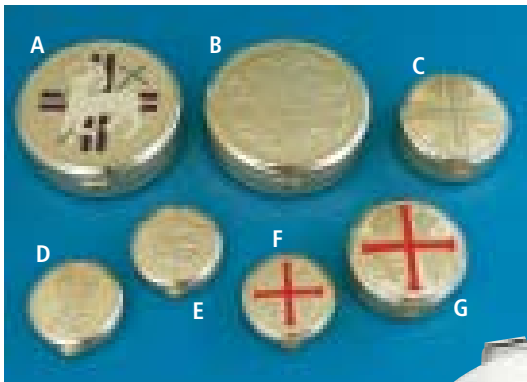

Pyxes

Pyxes

All with hinged lids except for VPVP4717 with a lift off lid. Table shows approximate wafer capacity.

Ref	Code	Description	Diameter"	Wafer Capacity
A	VP3255	Lamb Design	3 1/3	75
B	VP3254	Loaves & Fish	3 1/3	75
C	VP3252	Cross Symbol	2 3/4	20
D	VP3250	Wheat Symbol	1 7/8	9
E	VP3265	Fish & Bread	1 7/8	9
F	VP3275	Eucharist Symbols	1 7/8	9
G	VP3278	Eucharist Symbols	2 3/4	20
H	VP4718A	Solid Silver Gilt Interior - IHS Design	1 3/4	9
I	VP4718C	Solid Silver Gilt Interior - Full Cross Design	1 3/4	9
J	VP4718D	Solid Silver Gilt Interior - Ecce Agnus Dey	1 3/4	9
K	VP4718F	Solid Silver Gilt Interior - Cross Design	1 3/4	9
L	VP4718K	Solid Silver Gilt Interior - Wheat Design	1 3/4	9
M	VP4715	Large Silver Plated Pyx	3	50
N	VP3902	Cross Design	1 1/2	10
O	VP3903	PX Symbol	1 1/2	10
P	VP3905	Cross Design	2 1/4	20
Q	VP3906	Chalice Symbol	1 1/2	10
R	VP3907	Celtic Cross	1 1/2	10
S	VP4717A	Incised Cross - Solid Silver	1 3/4	8
S	VP4717B	Incised Cross - Silver Plate	1 3/4	8