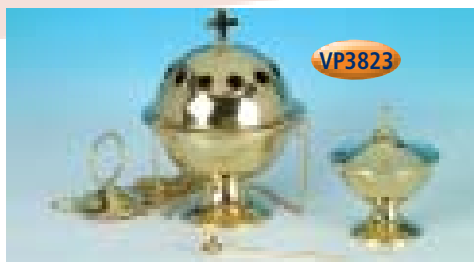

Thuribles

CPS price Promise
"like for like"
on all Silverware