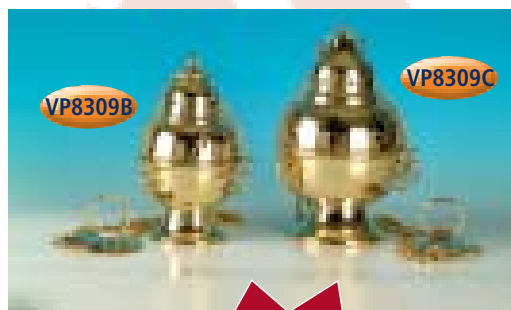

Thuribles

CPS price Promise
"like for like"
on all Silverware