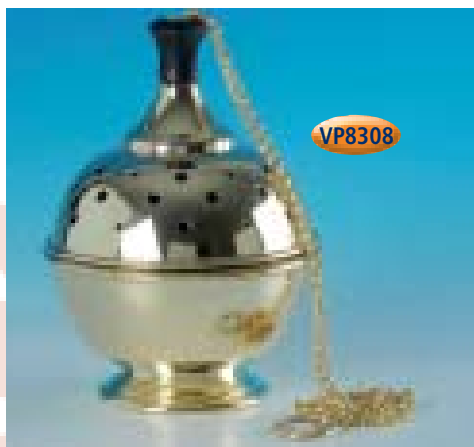

Thuribles

CPS price Promise
"like for like"
on all Silverware