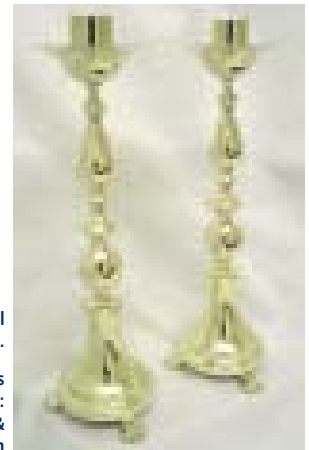

ASA507A Brass candlestick
58 x 38cm

ASA507B Brass candlestick
54 x 27cm

Code	Material	Height	Socket Diameter
VP8149	Brass	4 1/2"	2"
VP5604	Brass	14"	1 1/4"
VP5605	Brass	16"	1 1/4"
VP5606	Brass	24"	1 1/2"

Spikes available as well as sockets. Please call for details.

ASNAVE Nave Altar
Candlesticks 19.4cm
diameter - takes 5cm
candles

VP8149

VP5604

VP5605

VP5606

ASCC Classical
candlesticks.

Heights
available:
40.75cm &
53.5cm