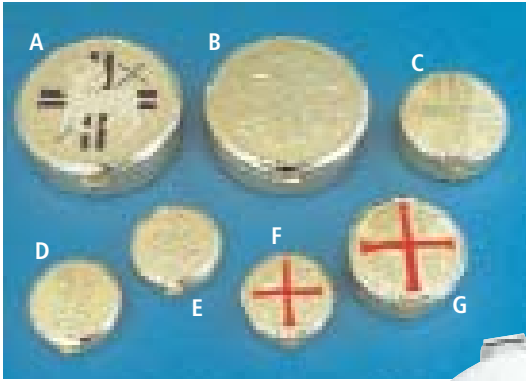

Pyxes

Pyxes

All with hinged lids except for VPVP4717 with a lift off lid. Table shows approximate wafer capacity.

M

Pyx

Ref	Code	Description	Diameter"	Wafer Capacity
A	VP3255	Lamb Design	3 1/3	75
B	VP3254	Loaves & Fish	3 1/3	75
C	VP3252	Cross Symbol	2 3/4	20
D	VP3250	Wheat Symbol	1 7/8	9
E	VP3265	Fish & Bread	1 7/8	9
F	VP3275	Eucharist Symbols	1 7/8	9
G	VP3278	Eucharist Symbols	2 3/4	20
H	VP4718A	Solid Silver Gilt Interior - IHS Design	1 3/4	9
I	VP4718C	Solid Silver Gilt Interior - Full Cross Design	1 3/4	9
J	VP4718D	Solid Silver Gilt Interior - Ecce Agnus Dey	1 3/4	9
K	VP4718F	Solid Silver Gilt Interior - Cross Design	1 3/4	9
L	VP4718K	Solid Silver Gilt Interior - Wheat Design	1 3/4	9
M	VP4715	Large Silver Plated Pyx	3	50
N	VP3902	Cross Design	1 1/2	10
O	VP3903	PX Symbol	1 1/2	10
P	VP3905	Cross Design	2 1/4	20
Q	VP3906	Chalice Symbol	1 1/2	10
R	VP3907	Celtic Cross	1 1/2	10
S	VP4717A	Incised Cross - Solid Silver	1 3/4	8
S	VP4717B	Incised Cross - Silver Plate	1 3/4	8