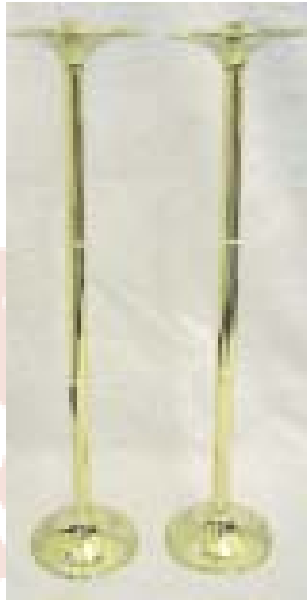

Candlesticks

ASPC
Paschal
Candlestick
135cm high

ASBPT
Brass processional Torch
and Stand 100cm high -
takes 2.2cm candles

ASBAC
Brass Acolyte Candlestick
70cm high

ASA506 Altar candlesticks
Height 20.5cm

ASA507A Brass candlestick
58 x 38cm

ASA507B Brass candlestick
54 x 27cm

Code	Material	Height	Socket Diameter
VP8149	Brass	4 1/2"	2"
VP5604	Brass	14"	1 1/4"
VP5605	Brass	16"	1 1/4"
VP5606	Brass	24"	1 1/2"

Spikes available as well as sockets. Please call for details.

ASNAVE Nave Altar
Candlesticks 19.4cm
diameter - takes 5cm
candles

VP8149

VP5604

VP5605

VP5606

ASCC Classical
candlesticks.

Heights
available:
40.75cm &
53.5cm